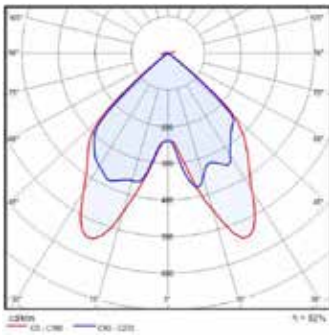

VALONJAKOKUVAT

VIVO 9339/R2
150 W MT