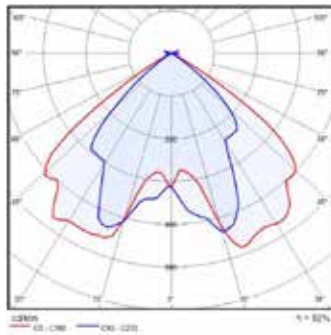

VIVO 9339/R3
150 W MT