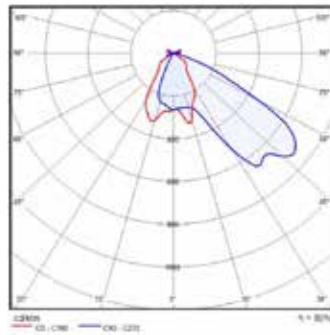

VIVO 9339/R5
150 W MT