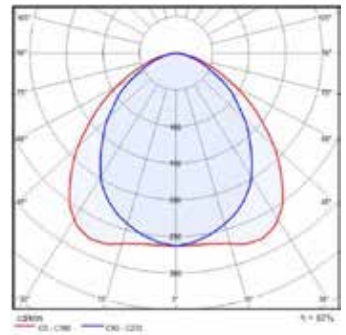

VIVO 9719
38 W LED

VIVO 9719
38 W LED - MATTALASI