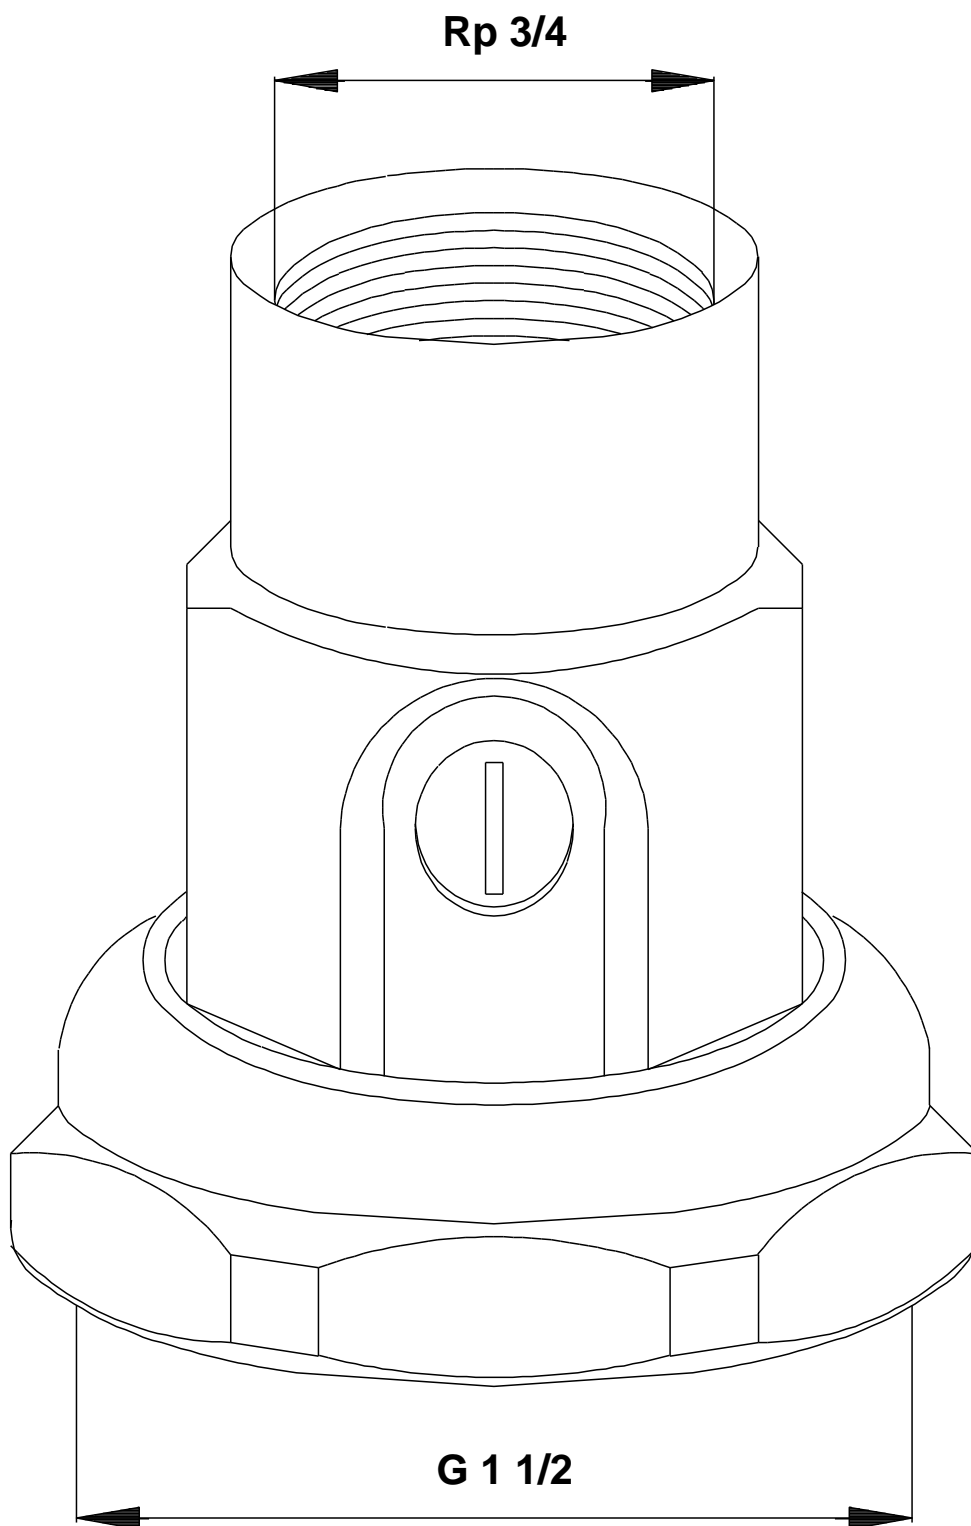

519805 Liides kuulventiiliga 50 Hz

Note! All units are in [mm] unless others are stated.
Disclaimer: This simplified dimensional drawing does not show all details.