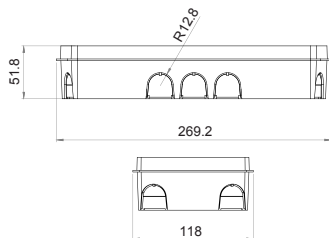

SafeLite Concrete Base