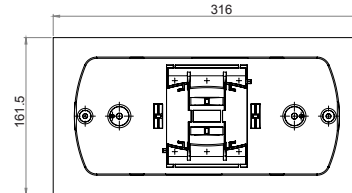

Accessories

SL24A	SL20,4x Adh
SL2CD	SL20,Cone Diffuser
SL2PG	SL20,Protection Grid
SL2PPD	SL20,Plexi Plate,Down
SL2PPDD	SL20,Plexi Plate,DD
SL2PPLR	SL20,Plexi Plate,LR
SL2RB	SL20,Reces Base
SL2WB	SL20,Wall Base

SafeLite Recessed Base