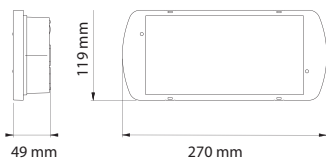

Self-contained luminaires

SafeLite

SafeLite

SafeLite self-contained luminaires

- Compliant with EC standards
- EN compliance (certification in progress)
- All applications covered (Escape route, Anti-panic, Exit sign)
- One product throughout installation for same look and feel across the building
- Accessories available for a better integration in all buildings
- Easily installed as retro fit due to good performance ensuring scheme compliance
- 1h & 3h Duration
- Latest generation LEDs with high lumen/watt ratio

SafeLite

Function	Use either as an emergency luminaire or exit sign
Testing system	Stand Alone
Rest Mode	Possibility to switch off the luminaire when operating on battery mode (TLU)
Housing	Polycarbonate, Glow wire test : 850°C, RAL9003
Type of mounting	Surface Options : Recessed box for concrete, recessed base for ceiling, double sided diffuser, set of 3 adhesive exit legends (L, R, D)
Terminals	up to 1x2,5 mm² per connection
Degree of protection	IK04, IP42 or IP65
Operation Mode	Non Maintained or Maintained & Non Maintained mode selectable
Connection voltage	230V +/- 5% [220V-240V] 50-60Hz
Permissible ambient temperature	+5°C to +40°C
Battery	Ni-Cd
Light source	LED strip
Viewing distance	20m
Insulation class	II
Dimensions in mm	270 x 119 x 49

Order code	Description	IP	IK	Duration	Lum in emergency	Lum in mains	Operation	Consumption				Battery	Weight (kg)
								NM VA	NM W	M VA	M W		
SL2MNM42E1C3A	SL20,MNM,IP42,150lm,1H	42	04	1h	150	60	MNM	2.7	2.6	2.8	2.7	3,6V 0,8Ah	0.5
SL2MNM65E3C3A	SL20,MNM,IP65,150lm,3H	65	04	3h	150	60	MNM	3.2	2.5	3.8	3.2	3,6V 1.7Ah	0.7

Accessories