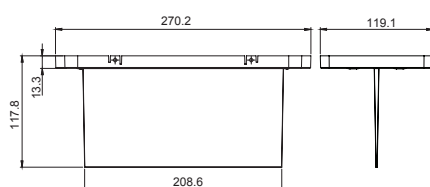

SafeLite Exit Sign Plexiglass