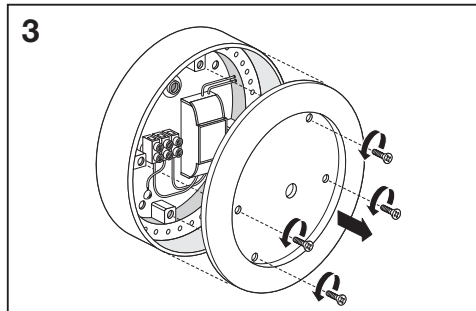

Outdoor Surface SQ/RD