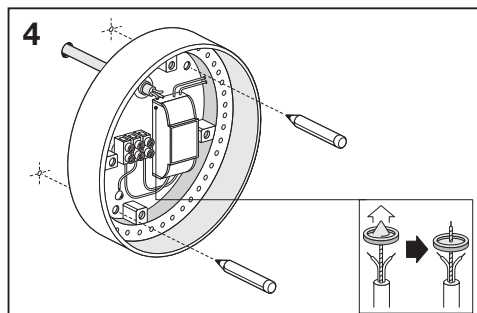

Outdoor Surface SQ/RD