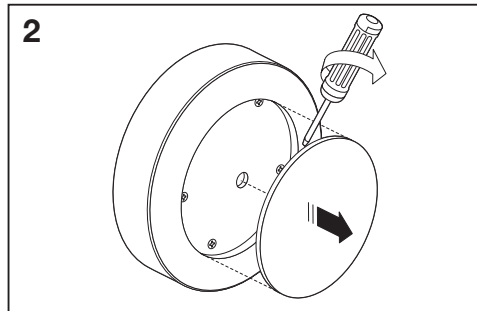

Outdoor Surface SQ/RD