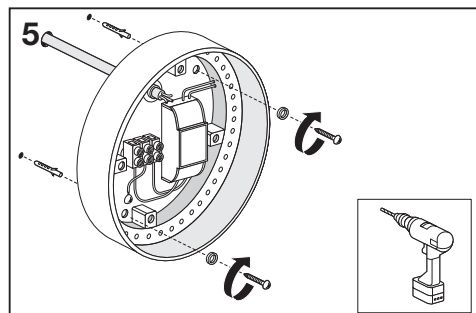

Outdoor Surface SQ/RD