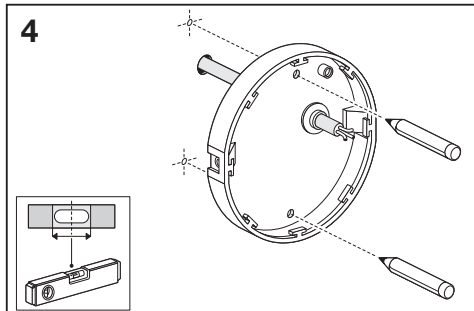

Outdoor Facade Belt SQ/RD