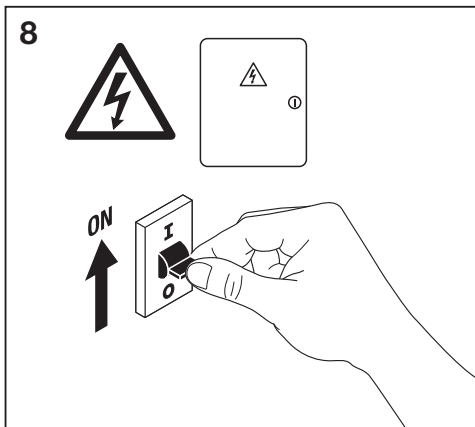

Outdoor Facade Spot