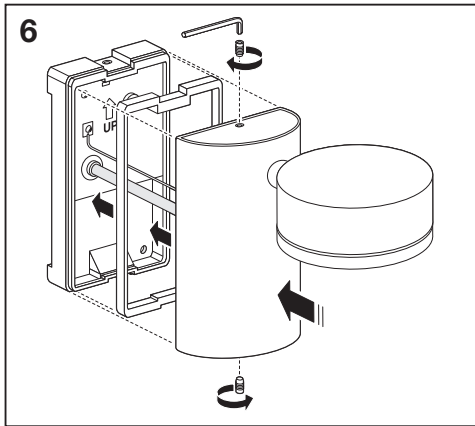

Outdoor Facade Spot