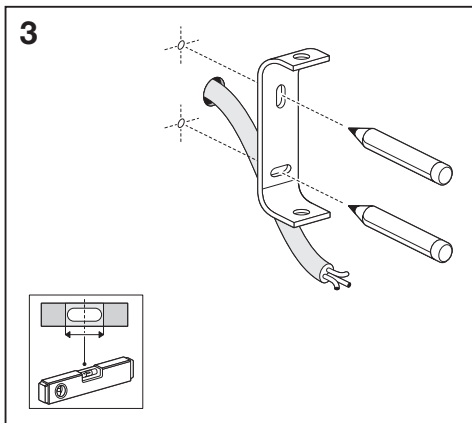

Outdoor Facade Edge

Outdoor Facade Edge Sensor

	EAN	L x W x H	W	lm	lm/W	K	IP	IK
Outdoor Facade Edge 12W/3000K GY IP54	4058075074750	168x100x273	12	740	60	3000K	54	06
Outdoor Facade Edge 12W/3000K WT IP54	4058075074774	168x100x273	12	770	65	3000K	54	06
Outdoor Facade Edge 12W/3000K GY S IP54	4058075074798	168x100x273	12	740	60	3000K	54	06
Outdoor Facade Edge 12W/3000K WT S IP54	4058075074811	168x100x273	12	770	65	3000K	54	06

Outdoor Facade Edge / Outdoor Facade Edge Sensor

Outdoor Facade Edge / Outdoor Facade Edge Sensor

5

3x0.75-1.5mm² L PE ⊕ N

≤70mm 7mm

Outdoor Facade Edge GY/WT **S**

SENSOR ON

5° 30' 1' 3' 5' 8'