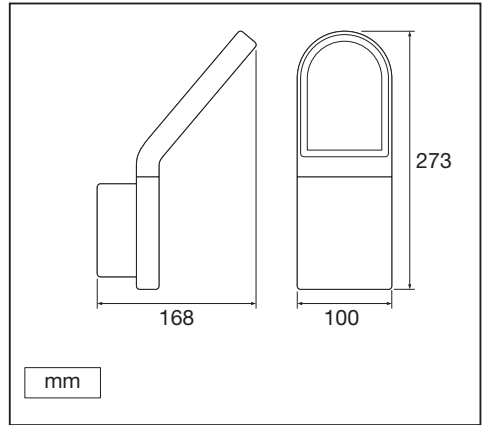

Outdoor Facade Edge

Outdoor Facade Edge Sensor

	EAN	L x W x H	W	lm	lm/W	K	IP	IK
Outdoor Facade Edge 12W/3000K GY IP54	4058075074750	168x100x273	12	740	60	3000K	54	06
Outdoor Facade Edge 12W/3000K WT IP54	4058075074774	168x100x273	12	770	65	3000K	54	06
Outdoor Facade Edge 12W/3000K GY S IP54	4058075074798	168x100x273	12	740	60	3000K	54	06
Outdoor Facade Edge 12W/3000K WT S IP54	4058075074811	168x100x273	12	770	65	3000K	54	06

	EAN	⚡	🌡️ (°C)	PF	Pa	V _{AC}	Hz	👤
Outdoor Facade Edge 12W/3000K GY IP54	4058075074750	110°	-20...40	≥ 0.5	≥ 80	220-240V	50/60 Hz	1.3 kg
Outdoor Facade Edge 12W/3000K WT IP54	4058075074774	110°	-20...40	≥ 0.5	≥ 80	220-240V	50/60 Hz	1.3 kg
Outdoor Facade Edge 12W/3000K GY S IP54	4058075074798	110°	-20...40	≥ 0.5	≥ 80	220-240V	50/60 Hz	1.3 kg
Outdoor Facade Edge 12W/3000K WT S IP54	4058075074811	110°	-20...40	≥ 0.5	≥ 80	220-240V	50/60 Hz	1.3 kg

Outdoor Facade Edge / Outdoor Facade Edge Sensor

Outdoor Facade Edge / Outdoor Facade Edge Sensor

5

3x0.75-1.5mm² L PE ⊕ N

≤70mm 7mm

Outdoor Facade Edge GY/WT **S**

SENSOR ON

5° 30' 1' 3' 5' 8'