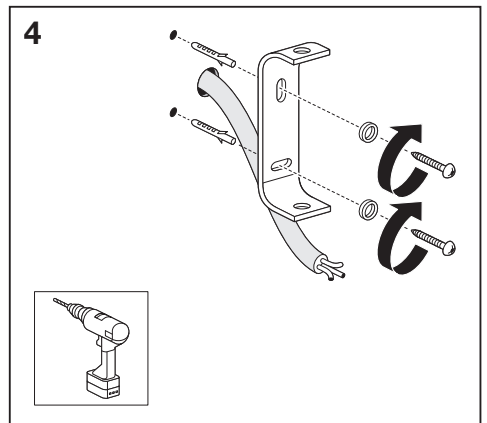

Outdoor Facade Edge

Outdoor Facade Edge Sensor

	EAN	L x W x H	W	lm	lm/W	K	IP	IK
Outdoor Facade Edge 12W/3000K GY IP54	4058075074750	168x100x273	12	740	60	3000K	54	06
Outdoor Facade Edge 12W/3000K WT IP54	4058075074774	168x100x273	12	770	65	3000K	54	06
Outdoor Facade Edge 12W/3000K GY S IP54	4058075074798	168x100x273	12	740	60	3000K	54	06
Outdoor Facade Edge 12W/3000K WT S IP54	4058075074811	168x100x273	12	770	65	3000K	54	06

Outdoor Facade Edge / Outdoor Facade Edge Sensor

Outdoor Facade Edge / Outdoor Facade Edge Sensor

5

3x0.75-1.5mm² L PE ⊕ N

≤70mm 7mm

Outdoor Facade Edge GY/WT **S**

SENSOR ON

5° 30' 1' 3' 5' 8'