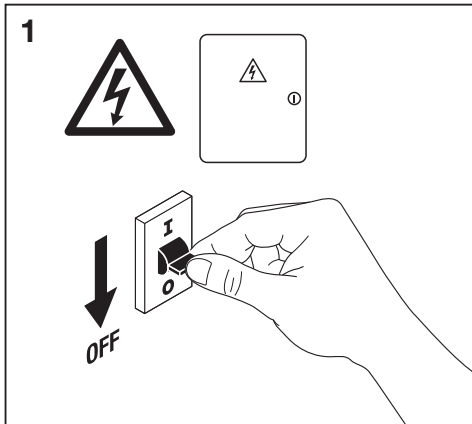

Outdoor Facade Edge / Outdoor Facade Edge Sensor