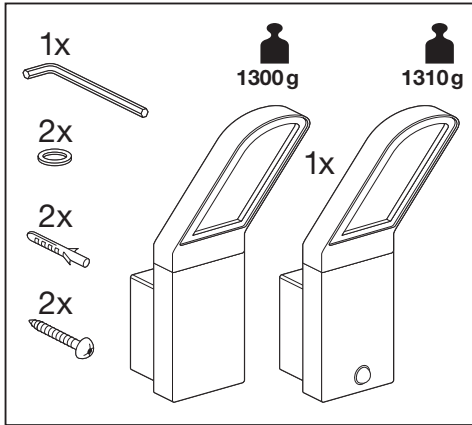

Outdoor Facade Edge

Outdoor Facade Edge Sensor

	EAN	L x W x H	W	lm	lm/W	K	IP	IK
Outdoor Facade Edge 12W/3000K GY IP54	4058075074750	168x100x273	12	740	60	3000K	54	06
Outdoor Facade Edge 12W/3000K WT IP54	4058075074774	168x100x273	12	770	65	3000K	54	06
Outdoor Facade Edge 12W/3000K GY S IP54	4058075074798	168x100x273	12	740	60	3000K	54	06
Outdoor Facade Edge 12W/3000K WT S IP54	4058075074811	168x100x273	12	770	65	3000K	54	06

Outdoor Facade Edge / Outdoor Facade Edge Sensor

Outdoor Facade Edge / Outdoor Facade Edge Sensor

5

3x0.75-1.5mm² L PE ⊕ N

≤70mm 7mm

Outdoor Facade Edge GY/WT **S**

SENSOR ON

5° 30' 1' 3' 5' 8'