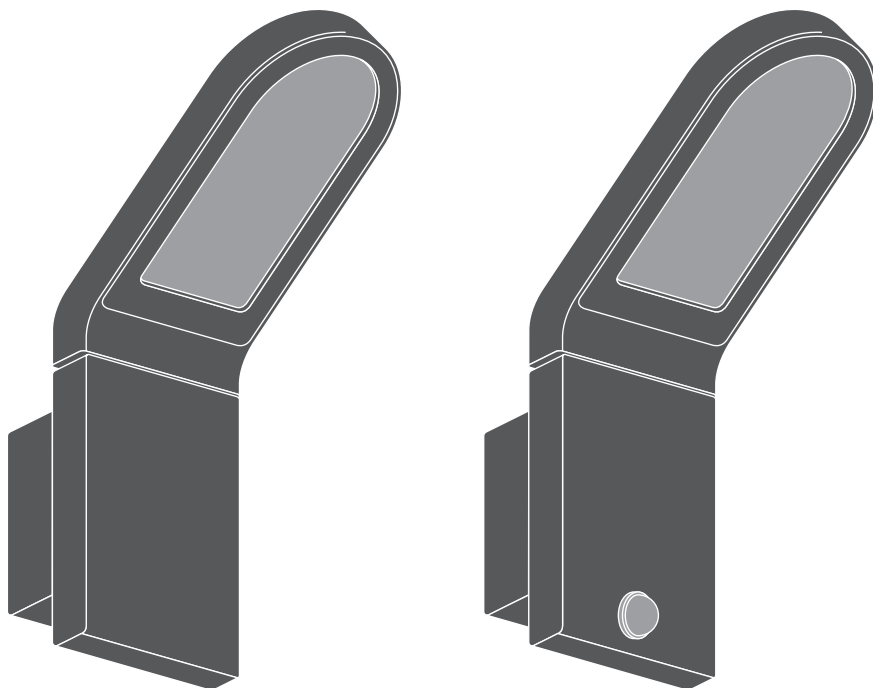

Outdoor Facade Edge

Outdoor Facade Edge Sensor

	EAN	L x W x H	W	lm	lm/W	K	IP	IK
Outdoor Facade Edge 12W/3000K GY IP54	4058075074750	168x100x273	12	740	60	3000K	54	06
Outdoor Facade Edge 12W/3000K WT IP54	4058075074774	168x100x273	12	770	65	3000K	54	06
Outdoor Facade Edge 12W/3000K GY S IP54	4058075074798	168x100x273	12	740	60	3000K	54	06
Outdoor Facade Edge 12W/3000K WT S IP54	4058075074811	168x100x273	12	770	65	3000K	54	06

	EAN	⚡	🌡️ (°C)	PF	Pa	V _{AC}	Hz	👤
Outdoor Facade Edge 12W/3000K GY IP54	4058075074750	110°	-20...40	≥ 0.5	≥ 80	220-240V	50/60 Hz	1.3 kg
Outdoor Facade Edge 12W/3000K WT IP54	4058075074774	110°	-20...40	≥ 0.5	≥ 80	220-240V	50/60 Hz	1.3 kg
Outdoor Facade Edge 12W/3000K GY S IP54	4058075074798	110°	-20...40	≥ 0.5	≥ 80	220-240V	50/60 Hz	1.3 kg
Outdoor Facade Edge 12W/3000K WT S IP54	4058075074811	110°	-20...40	≥ 0.5	≥ 80	220-240V	50/60 Hz	1.3 kg