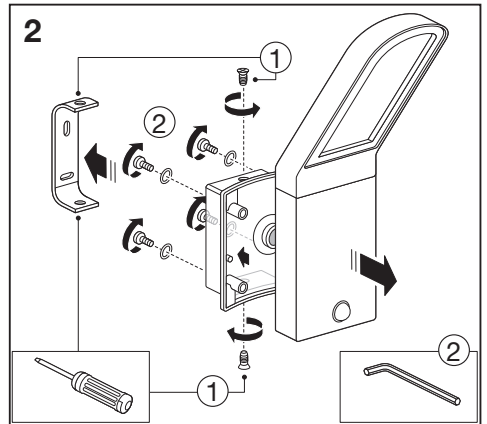

Outdoor Facade Edge / Outdoor Facade Edge Sensor