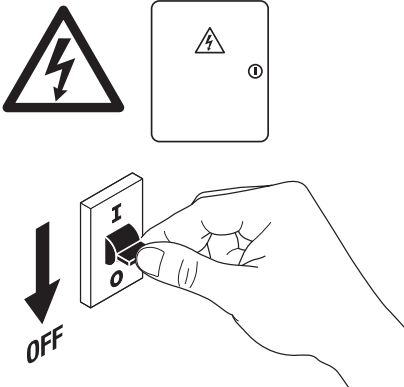

FLOODLIGHT 100DEG SENSOR 20 W

FLOODLIGHT 100DEG SENSOR 50 W

1

2

	d
FLOODLIGHT 100DEG 20W	60 mm
FLOODLIGHT 100DEG 50W	80 mm