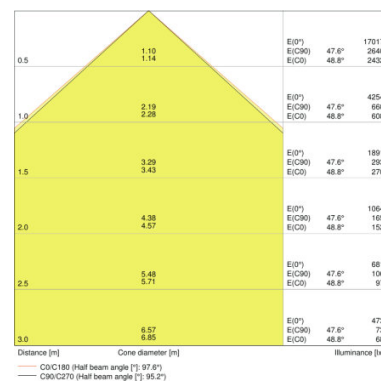

FLOODLIGHT 90 W 4000 K IP65 BK,
FLOODLIGHT 90 W 6500 K IP65 BK

FLOODLIGHT 90 W 4000 K IP65 BK

FLOODLIGHT 90 W 6500 K IP65 BK

APPLICATION ADVICE

For more detailed application information and graphics please see product datasheet.

LOGISTICAL DATA

Product code	Product description	Packaging unit (Pieces/Unit)	Dimensions (length x width x height)	Volume	Gross weight
4058075097681	FLOODLIGHT 90 W 4000 K IP65 BK	Shipping carton box 1	316 mm x 276 mm x 416 mm	36.28 dm³	3016.00 g
4058075097698	FLOODLIGHT 90 W 6500 K IP65 BK	Shipping carton box 1	316 mm x 276 mm x 416 mm	36.28 dm³	3016.00 g

The mentioned product code describes the smallest quantity unit which can be ordered. One shipping unit can contain one or more single products. When placing an order, for the quantity please enter single or multiples of a shipping unit.

REFERENCES / LINKS