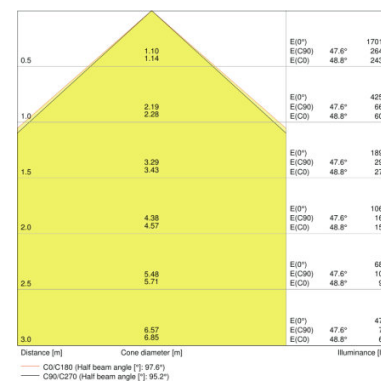

FLOODLIGHT 90 W 4000 K IP65 BK,
FLOODLIGHT 90 W 6500 K IP65 BK

FLOODLIGHT 90 W 4000 K IP65 BK

FLOODLIGHT 90 W 6500 K IP65 BK

APPLICATION ADVICE

For more detailed application information and graphics please see product datasheet.

LOGISTICAL DATA

Product code	Product description	Packaging unit (Pieces/Unit)	Dimensions (length x width x height)	Volume	Gross weight
4058075097681	FLOODLIGHT 90 W 4000 K IP65 BK	Shipping carton box 1	316 mm x 276 mm x 416 mm	36.28 dm³	3016.00 g
4058075097698	FLOODLIGHT 90 W 6500 K IP65 BK	Shipping carton box 1	316 mm x 276 mm x 416 mm	36.28 dm³	3016.00 g

The mentioned product code describes the smallest quantity unit which can be ordered. One shipping unit can contain one or more single products. When placing an order, for the quantity please enter single or multiples of a shipping unit.

REFERENCES / LINKS