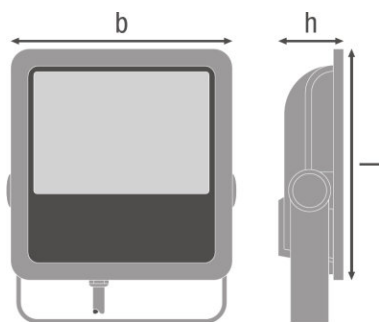

FLOODLIGHT 90 W 4000 K IP65 BK,
FLOODLIGHT 90 W 6500 K IP65 BK

FLOODLIGHT 90 W 4000 K IP65 BK

FLOODLIGHT 90 W 6500 K IP65 BK

APPLICATION ADVICE

For more detailed application information and graphics please see product datasheet.

LOGISTICAL DATA

Product code	Product description	Packaging unit (Pieces/Unit)	Dimensions (length x width x height)	Volume	Gross weight
4058075097681	FLOODLIGHT 90 W 4000 K IP65 BK	Shipping carton box 1	316 mm x 276 mm x 416 mm	36.28 dm³	3016.00 g
4058075097698	FLOODLIGHT 90 W 6500 K IP65 BK	Shipping carton box 1	316 mm x 276 mm x 416 mm	36.28 dm³	3016.00 g

The mentioned product code describes the smallest quantity unit which can be ordered. One shipping unit can contain one or more single products. When placing an order, for the quantity please enter single or multiples of a shipping unit.

REFERENCES / LINKS