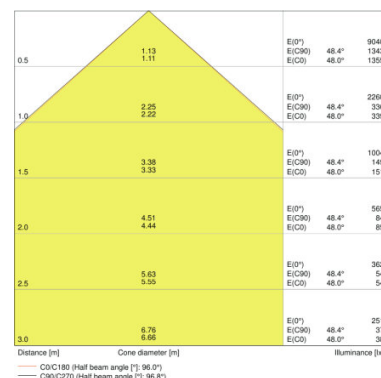

Certificates & standards

Product description	Type of connection	Protection class	Type of protection
FLOODLIGHT 50 W 3000 K IP65 BK	Cable, 3-pole	I	IP65
FLOODLIGHT 50 W 3000 K IP65 WT	Cable, 3-pole	I	IP65
FLOODLIGHT 50 W 4000 K IP65 BK	Cable, 3-pole	I	IP65
FLOODLIGHT 50 W 4000 K IP65 WT	Cable, 3-pole	I	IP65
FLOODLIGHT 50 W 6500 K IP65 BK	Cable, 3-pole	I	IP65
FLOODLIGHT 50 W 6500 K IP65 WT	Cable, 3-pole	I	IP65

FLOODLIGHT 50 W 3000 K IP65 BK