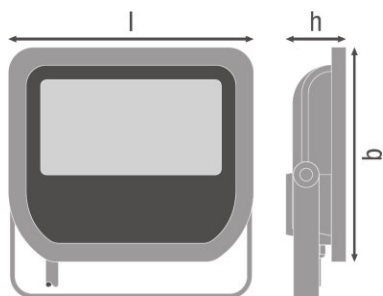

Certificates & standards

Product description	Type of connection	Protection class	Type of protection
FLOODLIGHT 50 W 3000 K IP65 BK	Cable, 3-pole	I	IP65
FLOODLIGHT 50 W 3000 K IP65 WT	Cable, 3-pole	I	IP65
FLOODLIGHT 50 W 4000 K IP65 BK	Cable, 3-pole	I	IP65
FLOODLIGHT 50 W 4000 K IP65 WT	Cable, 3-pole	I	IP65
FLOODLIGHT 50 W 6500 K IP65 BK	Cable, 3-pole	I	IP65
FLOODLIGHT 50 W 6500 K IP65 WT	Cable, 3-pole	I	IP65

FLOODLIGHT 50 W 3000 K IP65 BK