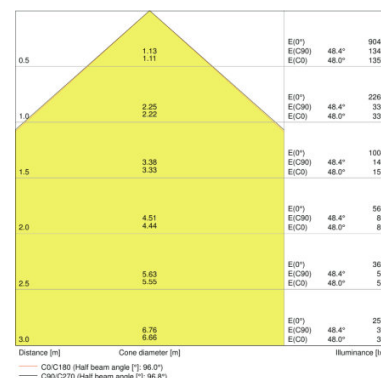

FLOODLIGHT 50 W 3000 K IP65 WT