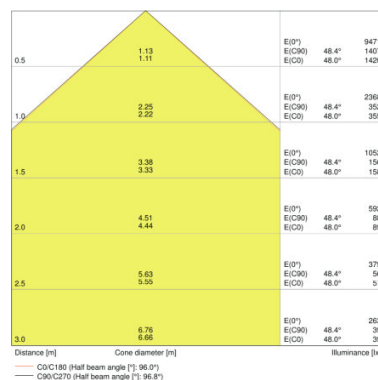

FLOODLIGHT 50 W 6500 K IP65 BK