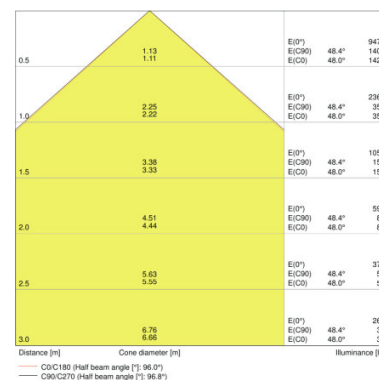

FLOODLIGHT 50 W 6500 K IP65 WT

APPLICATION ADVICE

For more detailed application information and graphics please see product datasheet.

LOGISTICAL DATA

Product code	Product description	Packaging unit (Pieces/Unit)	Dimensions (length x width x height)	Volume	Gross weight
4058075097568	FLOODLIGHT 50 W 3000 K IP65 BK	Shipping carton box 10	385 mm x 277 mm x 231 mm	24.63 dm³	10660.00 g
4058075097582	FLOODLIGHT 50 W 3000 K IP65 WT	Shipping carton box 10	385 mm x 277 mm x 231 mm	24.63 dm³	10380.00 g
4058075097605	FLOODLIGHT 50 W 4000 K IP65 BK	Shipping carton box 10	385 mm x 277 mm x 231 mm	24.63 dm³	10700.00 g
4058075097629	FLOODLIGHT 50 W 4000 K IP65 WT	Shipping carton box 10	385 mm x 277 mm x 231 mm	24.63 dm³	10420.00 g
4058075097643	FLOODLIGHT 50 W 6500 K IP65 BK	Shipping carton box 10	385 mm x 277 mm x 231 mm	24.63 dm³	10763.00 g