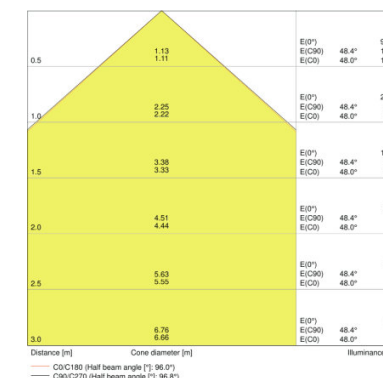

FLOODLIGHT 50 W 4000 K IP65 BK

- FLOODLIGHT 50 W 3000 K IP65 BK,
- FLOODLIGHT 50 W 3000 K IP65 WT,
- FLOODLIGHT 50 W 4000 K IP65 BK,
- FLOODLIGHT 50 W 4000 K IP65 WT,
- FLOODLIGHT 50 W 6500 K IP65 BK,
- FLOODLIGHT 50 W 6500 K IP65 WT