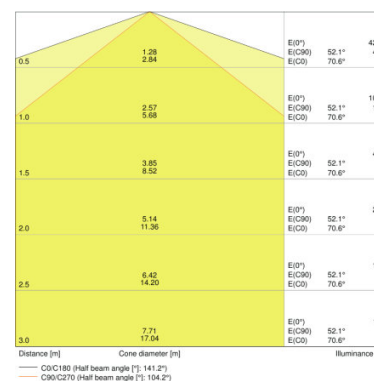

Product description	Type of protection
DP SLIM VALUE 1200 36 W 6500 K IP65 GY	IP65
DP SLIM VALUE 1500 50 W 4000 K IP65 GY	IP65
DP SLIM VALUE 1500 50 W 6500 K IP65 GY	IP65

DP SLIM VALUE 1200 36 W 4000 K IP65
GY, DP SLIM VALUE 1200 36 W 6500 K
IP65 GY

DP SLIM VALUE 1500 50 W 4000 K IP65
GY, DP SLIM VALUE 1500 50 W 6500 K
IP65 GY

DP SLIM VALUE 1200 36 W 4000 K IP65
GY

DP SLIM VALUE 1200 36 W 6500 K IP65
GY