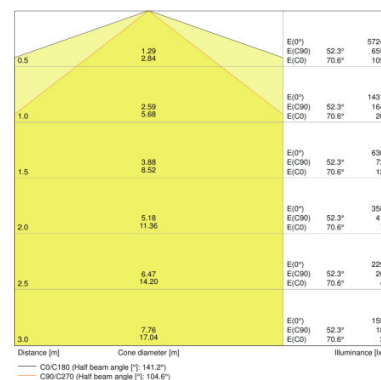

DP SLIM VALUE 1500 50 W 4000 K IP65
GY

DP SLIM VALUE 1500 50 W 6500 K IP65
GY

EQUIPMENT / ACCESSORIES

- Stainless steel clamps with safety screws included
- Mounting accessories included (suspension kit, theft protection kit)

APPLICATION ADVICE

For more detailed application information and graphics please see product datasheet.

LOGISTICAL DATA

Product code	Product description	Packaging unit (Pieces/Unit)	Dimensions (length x width x height)	Volume	Gross weight
4058075066458	DP SLIM VALUE 1200 36 W 4000 K IP65 GY	Shipping carton box 20	1271 mm x 215 mm x 226 mm	61.76 dm³	14090.00 g
4058075066472	DP SLIM VALUE 1200 36 W 6500 K IP65 GY	Shipping carton box 20	1271 mm x 215 mm x 226 mm	61.76 dm³	14090.00 g