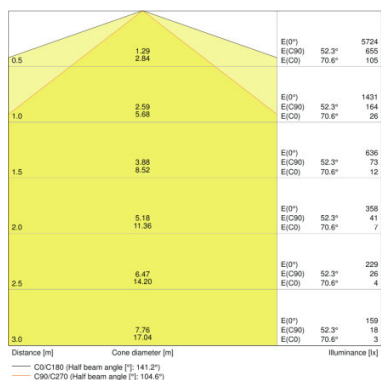

DP SLIM VALUE 1500 50 W 4000 K IP65
GY

DP SLIM VALUE 1500 50 W 6500 K IP65
GY

EQUIPMENT / ACCESSORIES

- Stainless steel clamps with safety screws included
- Mounting accessories included (suspension kit, theft protection kit)

APPLICATION ADVICE

For more detailed application information and graphics please see product datasheet.

LOGISTICAL DATA

Product code	Product description	Packaging unit (Pieces/Unit)	Dimensions (length x width x height)	Volume	Gross weight
4058075066458	DP SLIM VALUE 1200 36 W 4000 K IP65 GY	Shipping carton box 20	1271 mm x 215 mm x 226 mm	61.76 dm³	14090.00 g
4058075066472	DP SLIM VALUE 1200 36 W 6500 K IP65 GY	Shipping carton box 20	1271 mm x 215 mm x 226 mm	61.76 dm³	14090.00 g