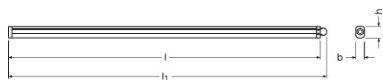

Product description	Type of protection
DP SLIM VALUE 1200 36 W 6500 K IP65 GY	IP65
DP SLIM VALUE 1500 50 W 4000 K IP65 GY	IP65
DP SLIM VALUE 1500 50 W 6500 K IP65 GY	IP65

DP SLIM VALUE 1200 36 W 4000 K IP65
GY, DP SLIM VALUE 1200 36 W 6500 K
IP65 GY

DP SLIM VALUE 1500 50 W 4000 K IP65
GY, DP SLIM VALUE 1500 50 W 6500 K
IP65 GY

DP SLIM VALUE 1200 36 W 4000 K IP65
GY

DP SLIM VALUE 1200 36 W 6500 K IP65
GY