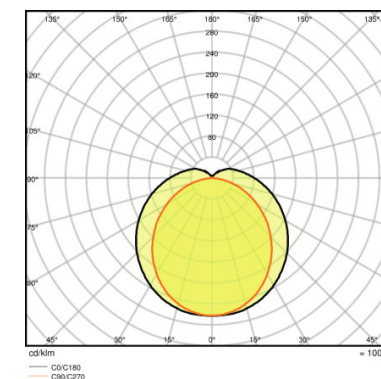

Product description	Type of protection
DP SLIM VALUE 1200 36 W 6500 K IP65 GY	IP65
DP SLIM VALUE 1500 50 W 4000 K IP65 GY	IP65
DP SLIM VALUE 1500 50 W 6500 K IP65 GY	IP65

DP SLIM VALUE 1200 36 W 4000 K IP65
GY, DP SLIM VALUE 1200 36 W 6500 K
IP65 GY

DP SLIM VALUE 1500 50 W 4000 K IP65
GY, DP SLIM VALUE 1500 50 W 6500 K
IP65 GY

DP SLIM VALUE 1200 36 W 4000 K IP65
GY

DP SLIM VALUE 1200 36 W 6500 K IP65
GY